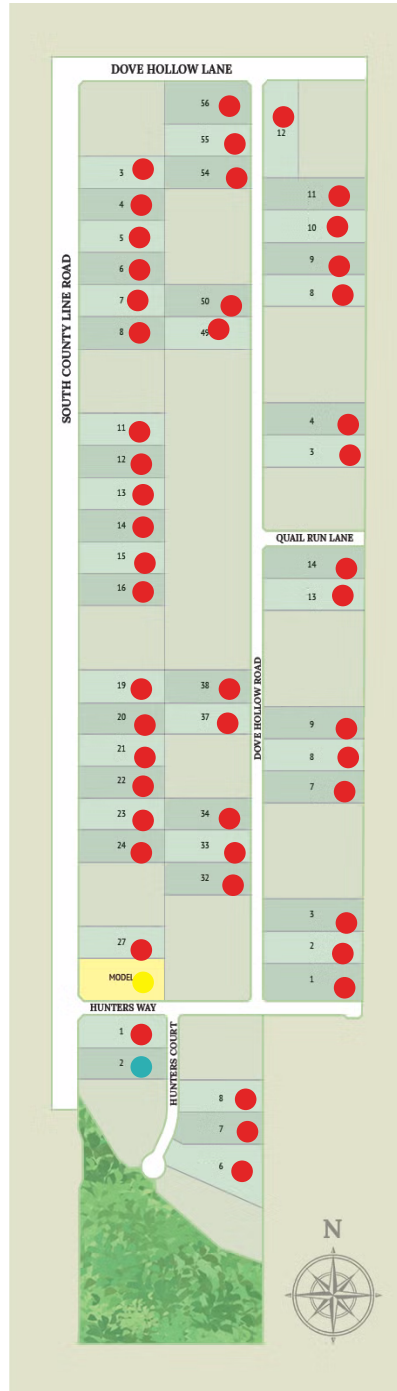

Paloma Ranch

○ QUICK MOVE-INS

○ AVAILABLE LOTS

○ SOLD HOMES

Lot #	Address	Square Feet	Status	Details
-	14726 South County Line Road	2,641	Sold	
-	14804 South County Line Road	3,165	Sold	
-	14830 South County Line Road	2,797	Sold	
-	14856 South County Line Road	2,935	Sold	
-	14934 South County Line Road	2,801	Sold	
-	15012 South County Line Road	2,406	Sold	
-	15038 South County Line Road	2,915	Sold	
-	15064 South County Line Road	2,797	Sold	
-	15090 South County Line Road	2,609	Sold	
-	15116 South County Line Road	3,141	Sold	
-	15142 South County Line Road	2,935	Sold	
-	15220 South County Line Road	2,641	Sold	
-	15246 South County Line Road	2,426	Sold	
-	15272 South County Line Road	2,586	Sold	
-	15298 South County Line Road	3,165	Sold	
-	15324 South County Line Road	2,910	Sold	
-	15350 South County Line Road	2,798	Sold	
12, 2	8808 Dove Hollow Lane		Sold	
-	9005 Dove Hollow Road	3,441	Sold	
-	9009 Dove Hollow Road	3,716	Sold	

Lot #	Address	Square Feet	Status	Details
-	9028 Dove Hollow Road	2,406	Sold	
3, 2	9037 Dove Hollow Road		Sold	
-	9205 Dove Hollow Road	3,155	Sold	
-	9216 Dove Hollow Road	2,797	Sold	
-	9249 Dove Hollow Road	2,798	Sold	
2, 4	9304 Hunters Court		Spec For Sale	View this home »
-	9309 Hunters Court	3,165	Sold	
8, 2	9017 Dove Hollow Road		Sold	
7, 3	9229 Dove Hollow Road		Sold	
50, 1	9024 Dove Hollow Road		Sold	
37, 1	9220 Dove Hollow Road		Sold	
28, 1	14700 South County Line Road		Lot Available	
1, 4	9300 Hunters Court		Sold	